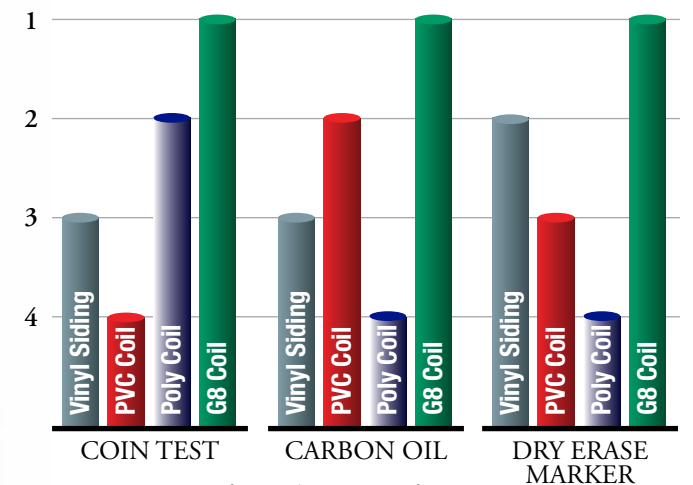

SEE THE DIFFERENCE!

Each surface was subjected to three tests, including the ASTM Nickel Marring Rub Test (see below). While both PVC and Poly coil easily mar, durable Performance G8 coil remains mar-free and unchanged!

These are **unretouched photographs** of actual aluminum coil. The coin test involves rubbing the flat edge of a nickel across the surface.

PVC COATED

POLY COATED

PERFORMANCE G8

MARRING TESTS

The ALSIDE EXTERIOR DESIGN SYSTEM™

Coordinated Easy-Care Products

EXTERIOR TRIM, ACCESSORIES AND ACCENTS

Rooflines, corners, windows and door frames – some elements deserve special treatment. Enhancing these areas can give your home a custom finished look while letting your individual style shine through. Our Trimworks® collection of decorative trim and accents, along with shakes, scallops and other ornamental panels, makes it easy to achieve a flawless finish. All options are fully color-coordinated with our vinyl siding products.